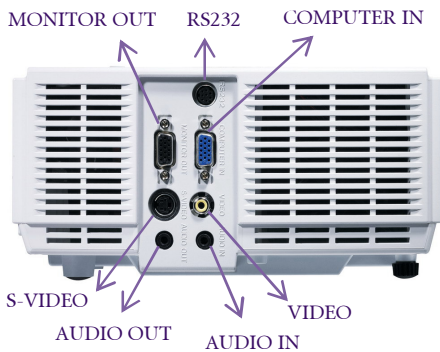

Projection System	DLP™ technology by Texas Instruments®	
Panel	XGA 2xLVDS DMD™ x 1	
Native Resolution	XGA (1024 x 768)	
Brightness	2000 ANSI lumens	
Contrast Ratio	2000:1 (Full on/Full off)	
Aspect Ratio	4:3 Native, 16:9 Selectable	
Color	Full 16.7 million color palette	
Lens	F=2.51 to 2.69, f=21.95 ~ 24.18 mm	
Zoom Ratio	Manual Zoom, 1.10:1	
Image Size (Diagonal)	30" to 300"	
Throw Ratio	1.97 ~ 2.16	
Lamp	180W, 3500/4000 hours (Normal/Economic mode)	
Computer Compatibility	VGA(640 x 480) to SXGA(1280 x 1024)	
HDTV Compatibility	480i, 480p, 576i, 576p, 720p, 1080i	
Video Compatibility	NTSC, PAL, SECAM	
Horizontal Frequency	31-79 kHz	
Vertical Scan Rate	50-85 Hz	
Input Terminals	PC	Analog RGB: D-sub 15 pin x 1
		Component Video: D-sub 15 pin (Shared with Analog RGB connector)
		S-Video: Mini Din 4 pin x 1
		Composite Video: RCA x 1
	Audio	Stereo mini jack x 1
Output Terminal	PC	D-sub (15 pin) X 1
	Audio	Stereo mini jack x 1 2 Watt Speaker x 1
Control Terminal	Serial Connector : RS232 (8 pin Mini Din) x 1	
Dimensions(W x H x D)	273 x 108 x 215 mm (10.7 x 4.25 x 8.46 inches)	
Weight	2.4 kg (5.3 lbs)	
Power Supply	90-240V AC 50-60 Hz	
Power Consumption	240W	
Audible Noise	33/30 dB (Normal/Economic mode)	
On-Screen Display Languages	English/ French/ German/ Italian/ Spanish/ Russian/ Traditional Chinese/ Simplified Chinese/ Japanese/ Korean/ Swedish/ Dutch/ Turkish/ Czech/ Portuguese / Thai/ Polish	
	<u>PC Input:</u>	<u>A/V Input:</u>
Picture Modes	PC Mode	PC Mode
	Movie Mode	Movie Mode
	sRGB Mode	sRGB Mode
	User Mode	User Mode
	White Board Mode	
	Black Board Mode	
	Green Board Mode	
Functions	Brilliant Color	Wall Color Correction
	Standby D-Sub Output	Blank
	Auto Source (Auto Search)	Security Password
	Resolution Reminder	High Altitude Mode
	11 Sets of Picture Mode	Freeze
	Power Saving (Auto off)	Lamp Care
Accessories (Standard)	Quick Start Guide	Remote Control
	Manual CD	Batteries for R/C
	Power Cord	VGA Cable
Accessories (Optional)	Ceiling Mounting Kit	Spare Lamp Kit
	Presentation Plus	Soft Carry Case